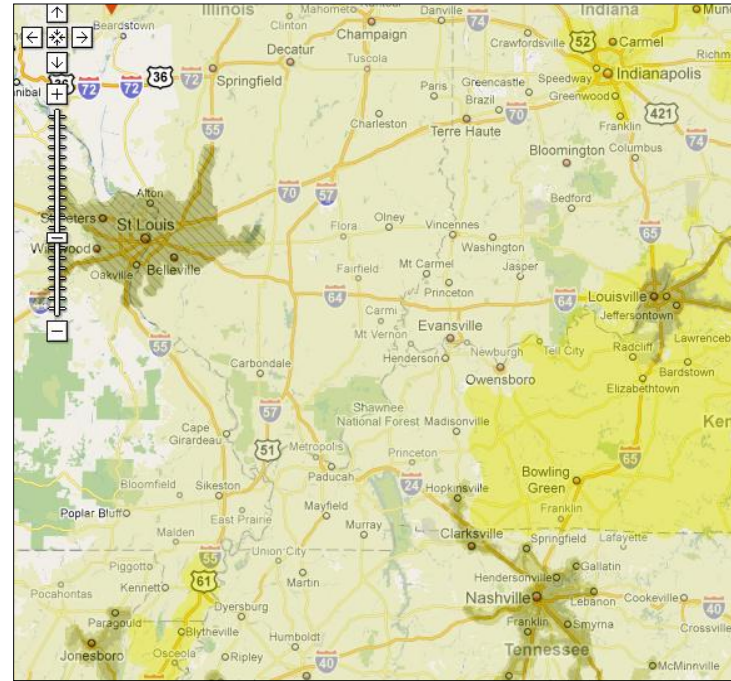

Cricket has more dropped calls than Boost. Midwest Coverage

Boost Coverage
(Unlimited Voice, Text, Web, and Walkie-Talkie Available)

Cricket Coverage

- Excellent Wireless & Cricket PAYGo Coverage
- Good Wireless & Cricket PAYGo Coverage
- Premium Extended Coverage
- Roaming Coverage (Voice only – 39¢/min)
- Pattern indicates the need for Tri-band phone
- Future Coverage

Coverage map comparison based on public info as of 11/5/09. Maps are approximate geographic comparisons to each other and are not to scale; coverage can vary.

Based on independent third party drive test data from Aug 08-Jun 09 for the 20 common Boost/Cricket markets within the top 50 most populous U.S. markets. Visit <http://www.boostmobile.com/about> for additional details.

Powered by the Nextel National Network. Boost Mobile coverage maps are high-level representations of approximate service. Coverage is not available everywhere, is subject to change and cannot be guaranteed, or without interruptions or delays (e.g., dropped calls, etc.).