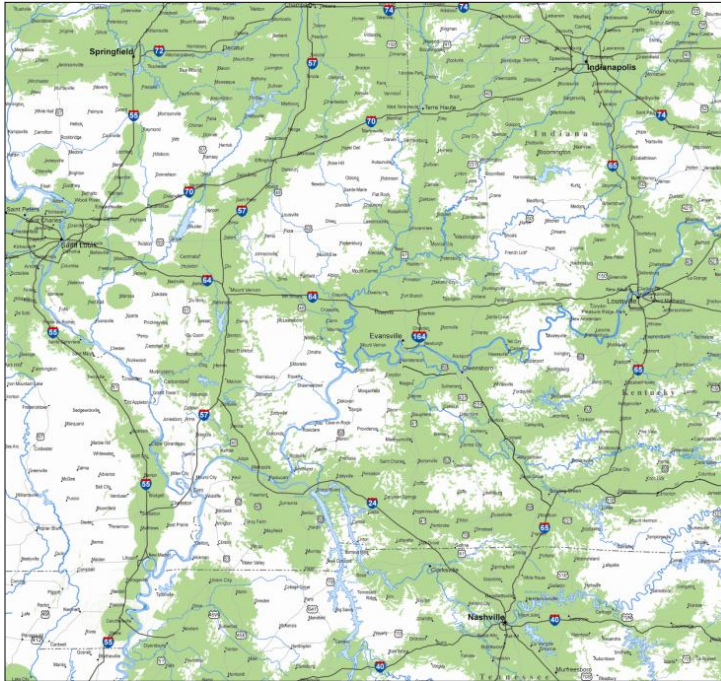

Cricket has more dropped calls than Boost. Midwest Coverage

Boost Coverage
(Unlimited Voice, Text, Web, and Walkie-Talkie Available)

Cricket Coverage

- Excellent Wireless & Cricket PAYGo Coverage
- Good Wireless & Cricket PAYGo Coverage
- Premium Extended Coverage
- Roaming Coverage (Voice only – 39¢/min)
- Pattern indicates the need for Tri-band phone
- Future Coverage

Coverage map comparison based on public info as of 11/5/09. Maps are approximate geographic comparisons to each other and are not to scale; coverage can vary.

Based on independent third party drive test data from Aug 08-Jun 09 for the 20 common Boost/Cricket markets within the top 50 most populous U.S. markets. Visit <http://www.boostmobile.com/about> for additional details.

Powered by the Nextel National Network. Boost Mobile coverage maps are high-level representations of approximate service. Coverage is not available everywhere, is subject to change and cannot be guaranteed, or without interruptions or delays (e.g., dropped calls, etc.).