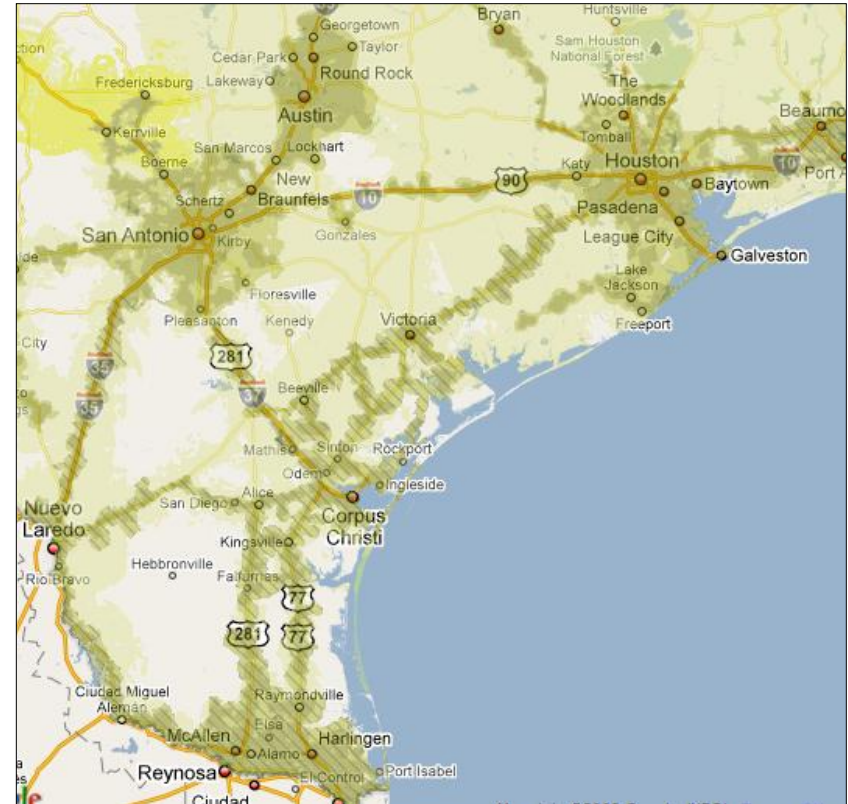

# Cricket has more dropped calls than Boost. South Texas Coverage