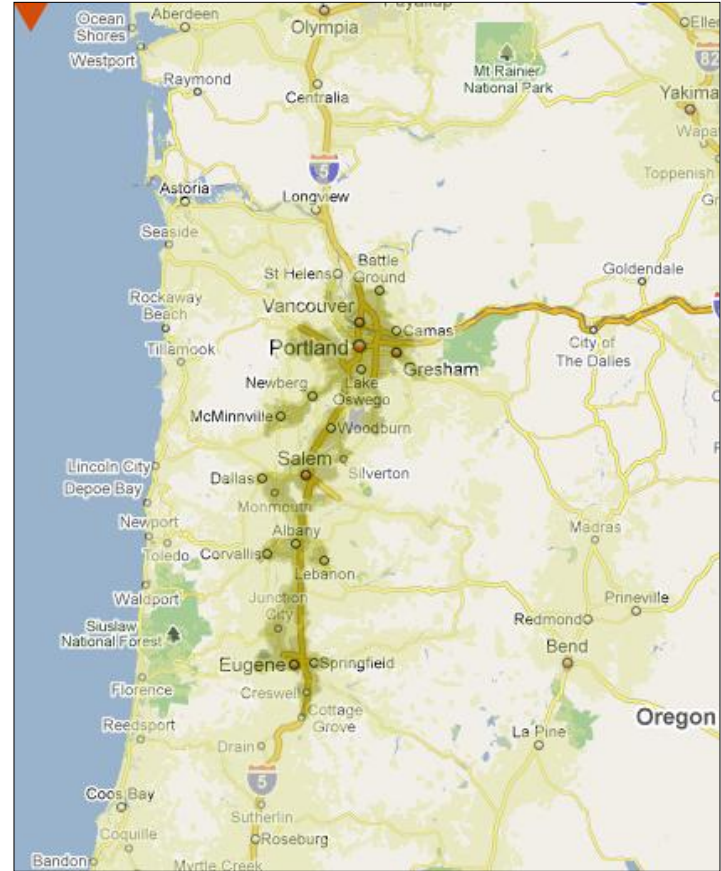

Cricket Coverage
Excellent Wireless & Cricket PAYGo Coverage
Good Wireless & Cricket PAYGo Coverage
Premium Extended Coverage
Roaming Coverage (Voice only – 39¢/min)
Pattern indicates the need for Tri-band phone
Future Coverage

Coverage map comparison based on public info as of 11/5/09. Maps are approximate geographic comparisons to each other and are not to scale; coverage can vary.

Based on independent third party drive test data from Aug 08-Jun 09 for the 20 common Boost/Cricket markets within the top 50 most populous U.S. markets. Visit <http://www.boostmobile.com/about> for additional details.

Powered by the Nextel National Network. Boost Mobile coverage maps are high-level representations of approximate service. Coverage is not available everywhere, is subject to change and cannot be guaranteed, or without interruptions or delays (e.g., dropped calls, etc.).

See in-store materials or visit Boostmobile.com for additional details.