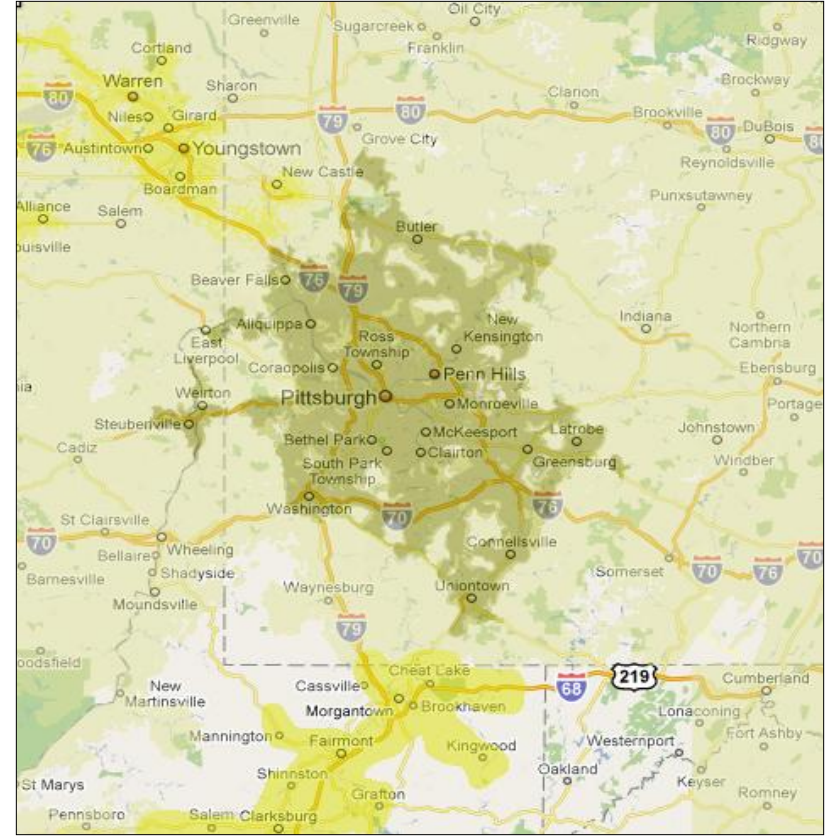

Cricket has more dropped calls than Boost.

Pittsburg Coverage

Boost Coverage

Unlimited Voice, Text, Web, and Walkie-Talkie Available

Cricket Coverage

- Excellent Wireless & Cricket PAYGo Coverage
- Good Wireless & Cricket PAYGo Coverage
- Premium Extended Coverage
- Roaming Coverage (Voice only – 39¢/min)
- Pattern indicates the need for Tri-band phone
- Future Coverage

Coverage map comparison based on public info as of 11/16/09. Maps are approximate geographic comparisons to each other and are not to scale; coverage can vary.

Based on independent third party drive test data from Aug 08-Jun 09 for the 20 common Boost/Cricket markets within the top 50 most populous U.S. markets. Visit <http://www.boostmobile.com/about> for additional details.

Powered by the Nextel National Network. Boost Mobile coverage maps are high-level representations of approximate service. Coverage is not available everywhere, is subject to change and cannot be guaranteed, or without interruptions or delays (e.g., dropped calls, etc.).