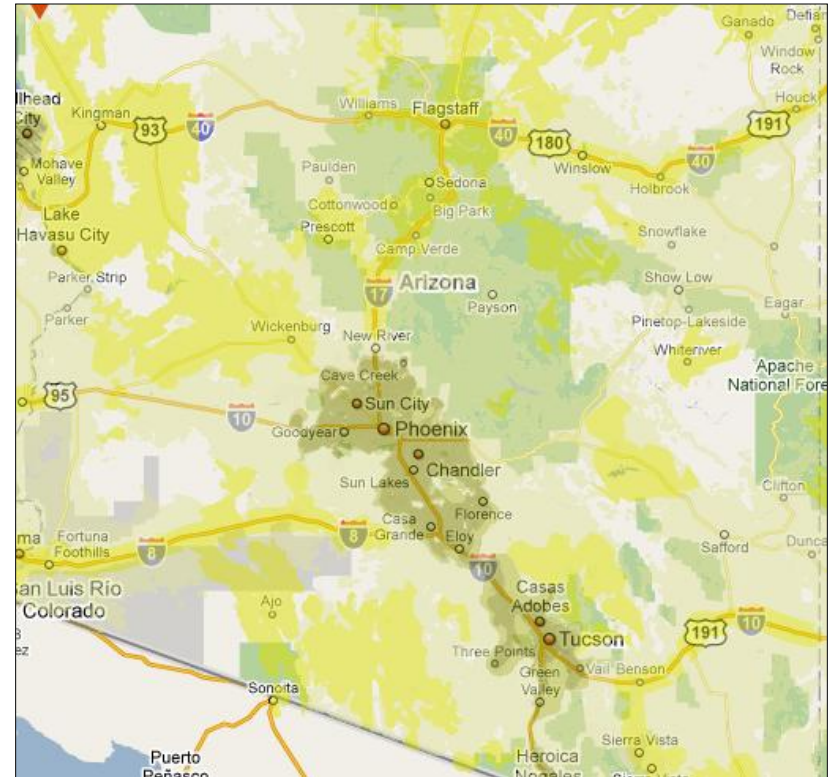

Cricket has more dropped calls than Boost.

Phoenix Coverage

Boost Coverage

Unlimited Voice, Text, Web, and Walkie-Talkie Available

Cricket Coverage

- Excellent Wireless & Cricket PAYGo Coverage
- Good Wireless & Cricket PAYGo Coverage
- Premium Extended Coverage
- Roaming Coverage (Voice only – 39¢/min)
- Pattern indicates the need for Tri-band phone
- Future Coverage

Coverage map comparison based on public info as of 11/5/09. Maps are approximate geographic comparisons to each other and are not to scale; coverage can vary.

Based on independent third party drive test data from Aug 08-Jun 09 for the 20 common Boost/Cricket markets within the top 50 most populous U.S. markets. Visit <http://www.boostmobile.com/about> for additional details.

Powered by the Nextel National Network. Boost Mobile coverage maps are high-level representations of approximate service. Coverage is not available everywhere, is subject to change and cannot be guaranteed, or without interruptions or delays (e.g., dropped calls, etc.).