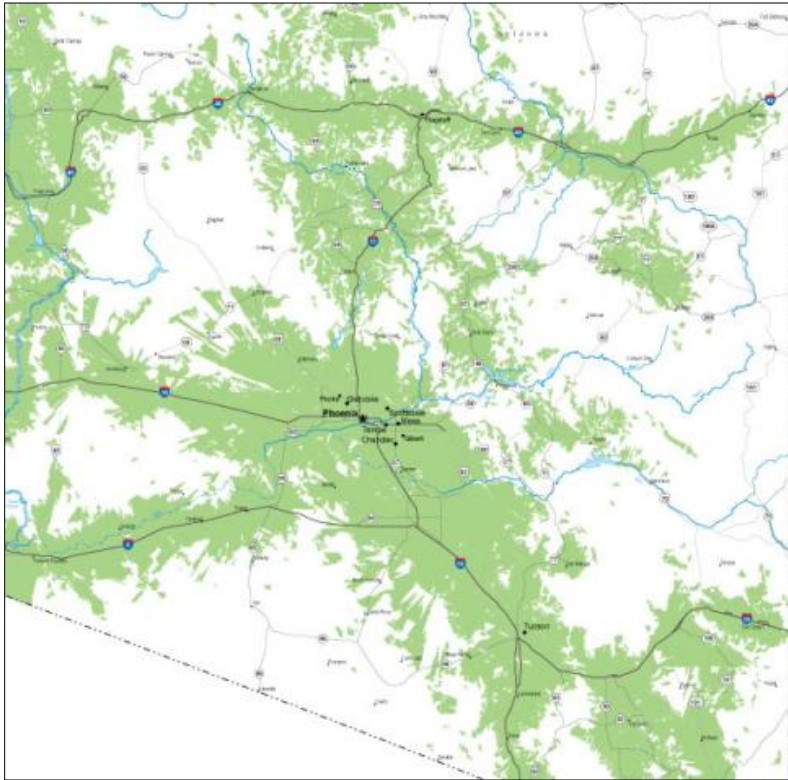

Cricket has more dropped calls than Boost.

Phoenix Coverage

Boost Coverage

Unlimited Voice, Text, Web, and Walkie-Talkie Available

Cricket Coverage

- Excellent Wireless & Cricket PAYGo Coverage
- Good Wireless & Cricket PAYGo Coverage
- Premium Extended Coverage
- Roaming Coverage (Voice only – 39¢/min)
- Pattern indicates the need for Tri-band phone
- Future Coverage

Coverage map comparison based on public info as of 11/5/09. Maps are approximate geographic comparisons to each other and are not to scale; coverage can vary.

Based on independent third party drive test data from Aug 08-Jun 09 for the 20 common Boost/Cricket markets within the top 50 most populous U.S. markets. Visit <http://www.boostmobile.com/about> for additional details.

Powered by the Nextel National Network. Boost Mobile coverage maps are high-level representations of approximate service. Coverage is not available everywhere, is subject to change and cannot be guaranteed, or without interruptions or delays (e.g., dropped calls, etc.).