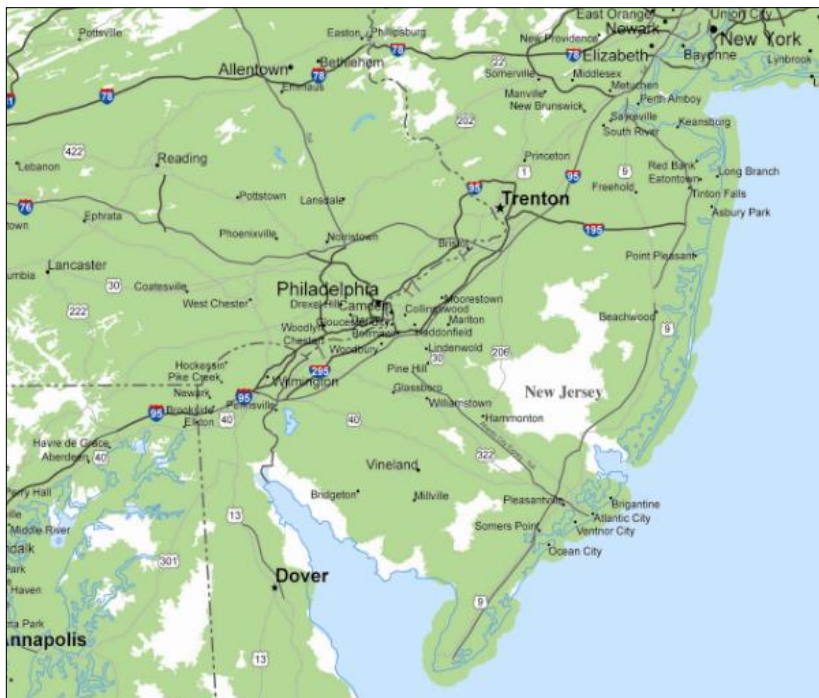

Cricket has more dropped calls than Boost. Philadelphia Coverage

Boost Coverage

(Unlimited Voice, Text, Web, and Walkie-Talkie Available)

Cricket Coverage

- Excellent Wireless & Cricket PAYGo Coverage
- Good Wireless & Cricket PAYGo Coverage
- Premium Extended Coverage
- Roaming Coverage (Voice only – 39¢/min)
- Pattern indicates the need for Tri-band phone
- Future Coverage

Coverage map comparison based on public info as of 11/5/09. Maps are approximate geographic comparisons to each other and are not to scale; coverage can vary.

Based on independent third party drive test data from Aug 08-Jun 09 for the 20 common Boost/Cricket markets within the top 50 most populous U.S. markets. Visit <http://www.boostmobile.com/about> for additional details.

Powered by the Nextel National Network. Boost Mobile coverage maps are high-level representations of approximate service. Coverage is not available everywhere, is subject to change and cannot be guaranteed, or without interruptions or delays (e.g., dropped calls, etc.).

See in-store materials or visit Boostmobile.com for additional details.