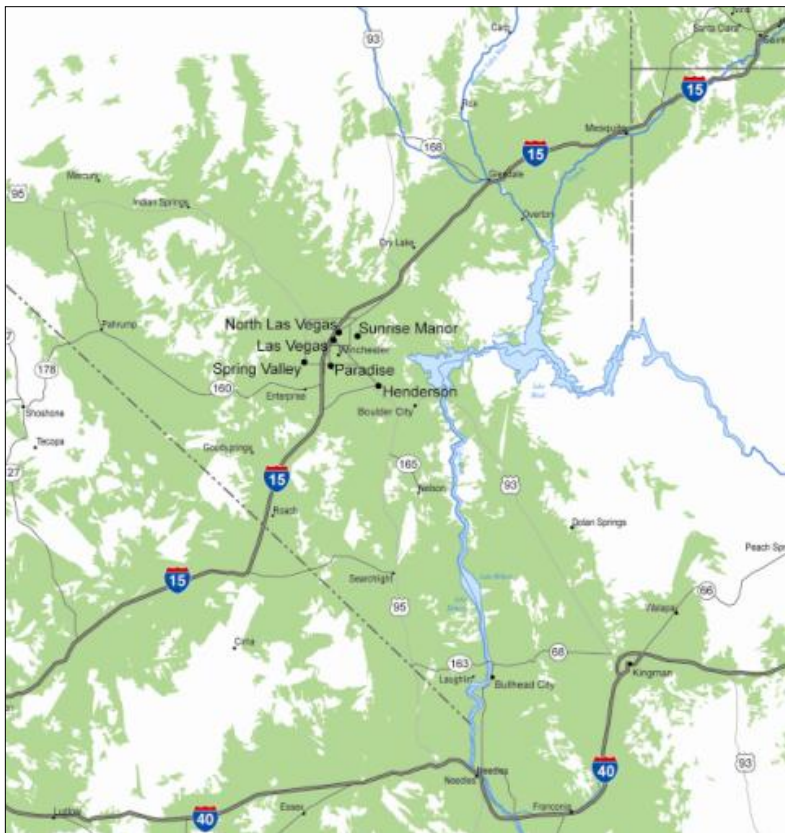

Cricket has more dropped calls than Boost.

Las Vegas Coverage

Boost Coverage

Unlimited Voice, Text, Web, and Walkie-Talkie Available

Cricket Coverage

-  Excellent Wireless & Cricket PAYGo Coverage
-  Good Wireless & Cricket PAYGo Coverage
-  Premium Extended Coverage
-  Roaming Coverage (Voice only – 39¢/min)
-  Pattern indicates the need for Tri-band phone
-  Future Coverage

Coverage map comparison based on public info as of 11/16/09. Maps are approximate geographic comparisons to each other and are not to scale; coverage can vary.

Based on independent third party drive test data from Aug 08-Jun 09 for the 20 common Boost/Cricket markets within the top 50 most populous U.S. markets. Visit <http://www.boostmobile.com/about> for additional details.

Powered by the Nextel National Network. Boost Mobile coverage maps are high-level representations of approximate service. Coverage is not available everywhere, is subject to change and cannot be guaranteed, or without interruptions or delays (e.g., dropped calls, etc.).