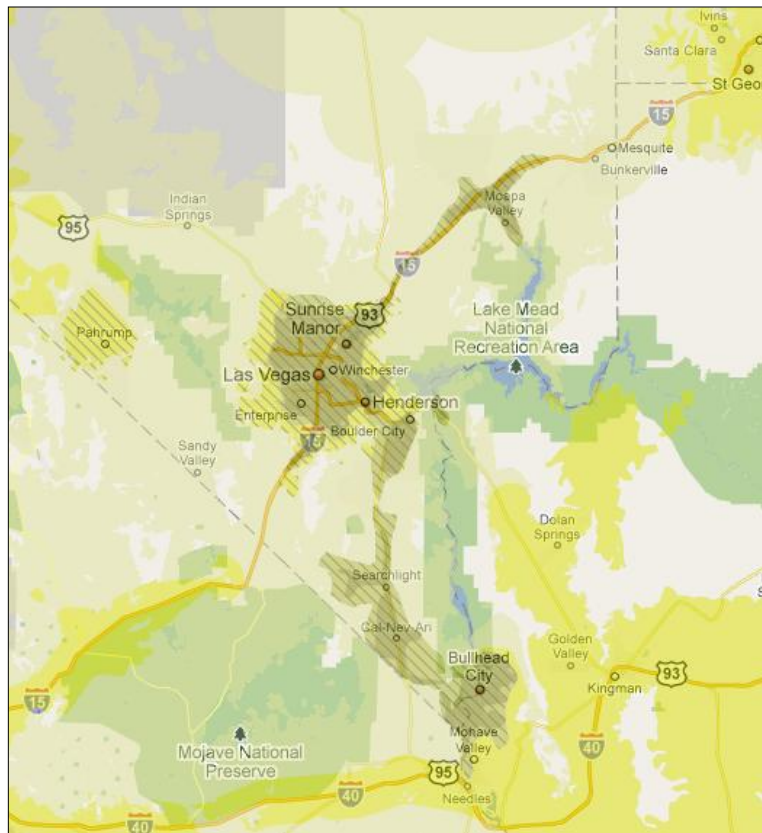

Cricket has more dropped calls than Boost.

Las Vegas Coverage

Boost Coverage

Unlimited Voice, Text, Web, and Walkie-Talkie Available

Cricket Coverage

-  Excellent Wireless & Cricket PAYGo Coverage
-  Good Wireless & Cricket PAYGo Coverage
-  Premium Extended Coverage
-  Roaming Coverage (Voice only – 39¢/min)
-  Pattern indicates the need for Tri-band phone
-  Future Coverage

Coverage map comparison based on public info as of 11/16/09. Maps are approximate geographic comparisons to each other and are not to scale; coverage can vary.

Based on independent third party drive test data from Aug 08-Jun 09 for the 20 common Boost/Cricket markets within the top 50 most populous U.S. markets. Visit <http://www.boostmobile.com/about> for additional details.

Powered by the Nextel National Network. Boost Mobile coverage maps are high-level representations of approximate service. Coverage is not available everywhere, is subject to change and cannot be guaranteed, or without interruptions or delays (e.g., dropped calls, etc.).