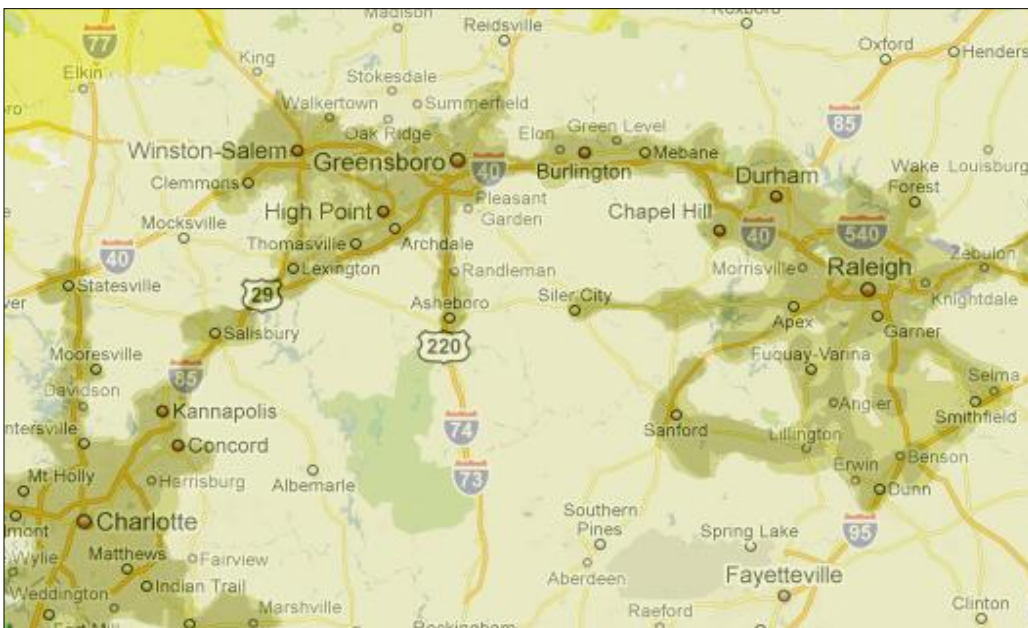

Cricket has more dropped calls than Boost.

Greensboro/Raleigh Coverage

Boost Coverage

Unlimited Voice, Text, Web, and Walkie-Talkie Available

Cricket Coverage

Excellent Wireless & Cricket PAYGo Coverage

Good Wireless & Cricket PAYGo Coverage

Premium Extended Coverage

Roaming Coverage (Voice only – 39¢/min)

Pattern indicates the need for Tri-band phone

Future Coverage

Coverage map comparison based on public info as of 11/5/09. Maps are approximate geographic comparisons to each other and are not to scale; coverage can vary.

Powered by the Nextel National Network. Boost Mobile coverage maps are high-level representations of approximate service. Coverage is not available everywhere, is subject to change and cannot be guaranteed, or without interruptions or delays (e.g., dropped calls, etc.).