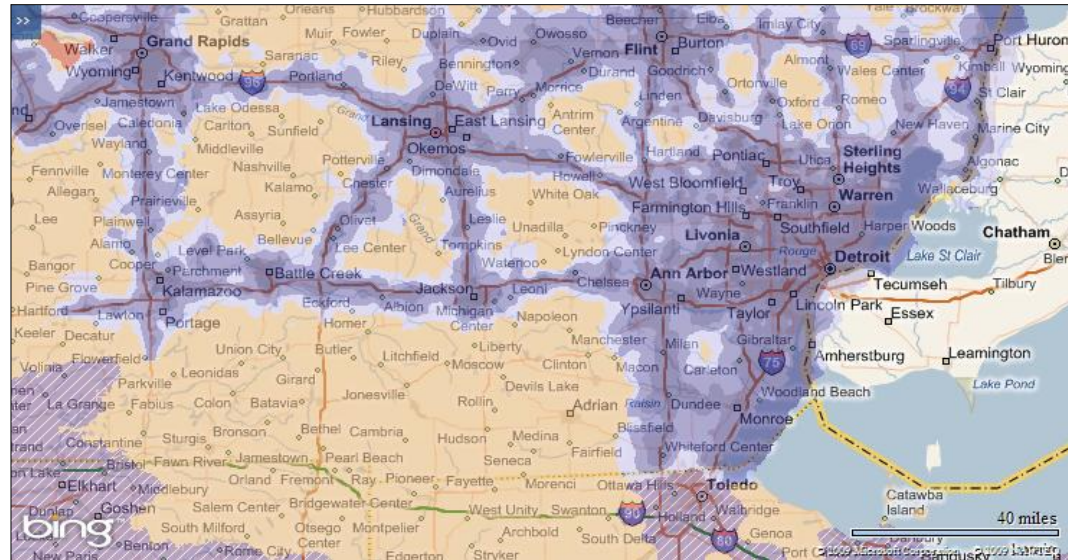

Best Good Moderate

MetroPCS Extended Home Area

(Unlimited Voice and Text available)

MetroPCS Future Expansion

(Areas of planned future expansion)

Travel Talk/Roaming

(Voice – 19¢/min; Text – Free¹)

Coverage map comparison based on public info as of 11/5/09. Maps are approximate geographic comparisons to each other and are not to scale; coverage can vary. ¹Requires text messaging feature.

Powered by the Nextel National Network. Boost Mobile coverage maps are high-level representations of approximate service. Coverage is not available everywhere, is subject to change and cannot be guaranteed, or without interruptions or delays (e.g., dropped calls, etc.).