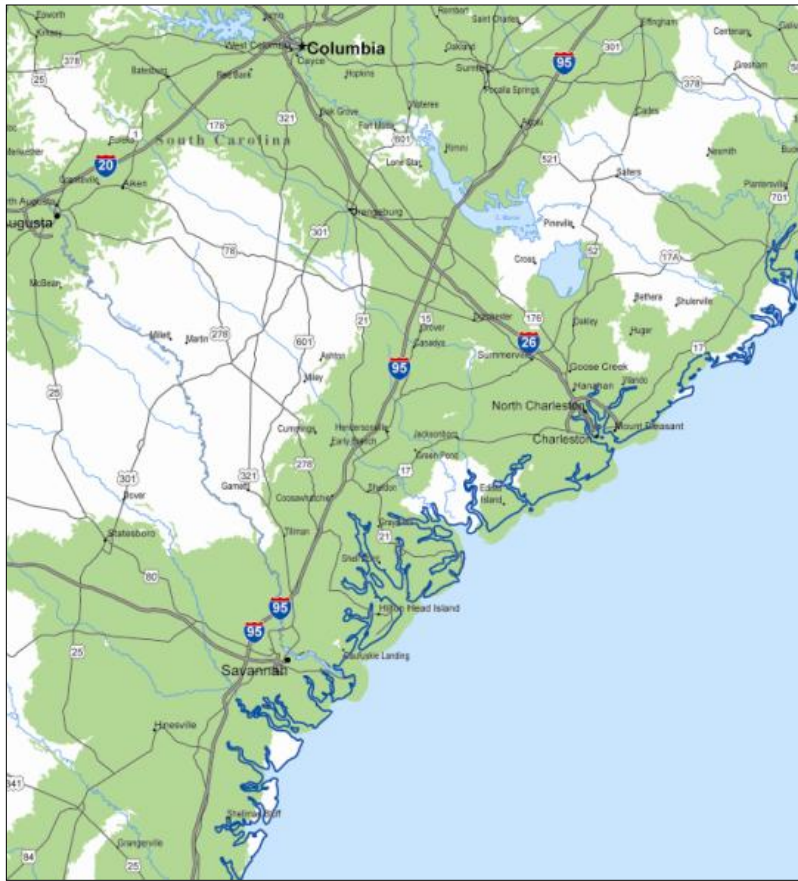

Cricket has more dropped calls than Boost. Charleston/Savannah Coverage

Boost Coverage

Unlimited Voice, Text, Web, and Walkie-Talkie Available