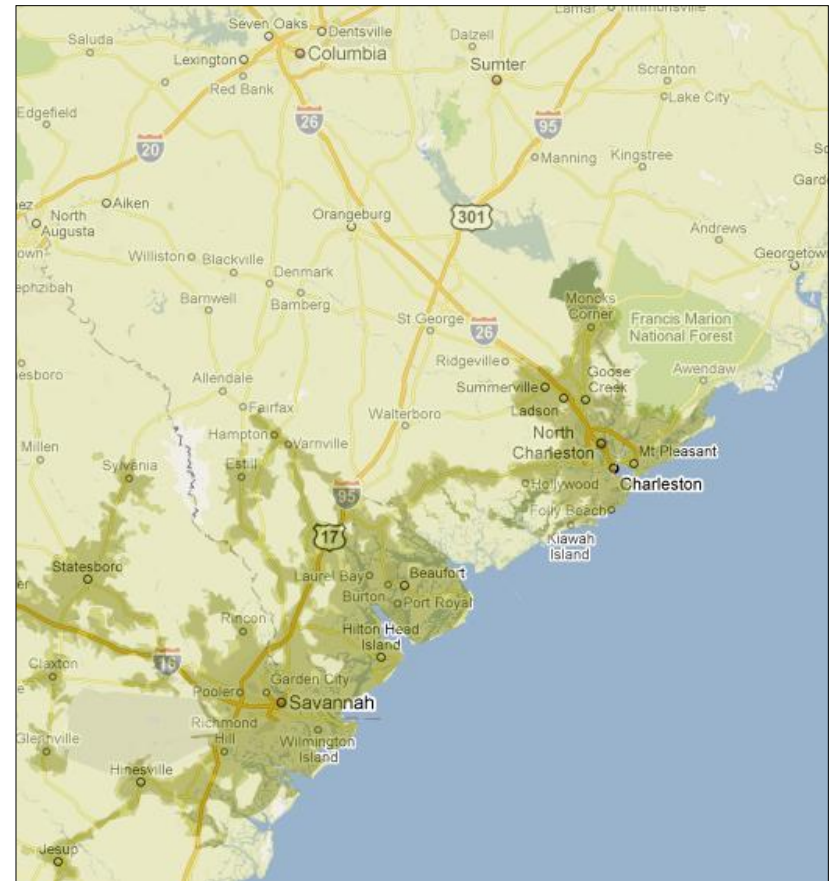

Cricket Coverage

- Excellent Wireless & Cricket PAYGo Coverage
- Good Wireless & Cricket PAYGo Coverage
- Premium Extended Coverage
- Roaming Coverage (Voice only – 39¢/min)
- Pattern indicates the need for Tri-band phone
- Future Coverage

Coverage map comparison based on public info as of 11/17/09. Maps are approximate geographic comparisons to each other and are not to scale; coverage can vary.

Based on independent third party drive test data from Aug 08-Jun 09 for the 20 common Boost/Cricket markets within the top 50 most populous U.S. markets. Visit <http://www.boostmobile.com/about> for additional details.

Powered by the Nextel National Network. Boost Mobile coverage maps are high-level representations of approximate service. Coverage is not available everywhere, is subject to change and cannot be guaranteed, or without interruptions or delays (e.g., dropped calls, etc.).

See in-store materials or visit Boostmobile.com for additional details.